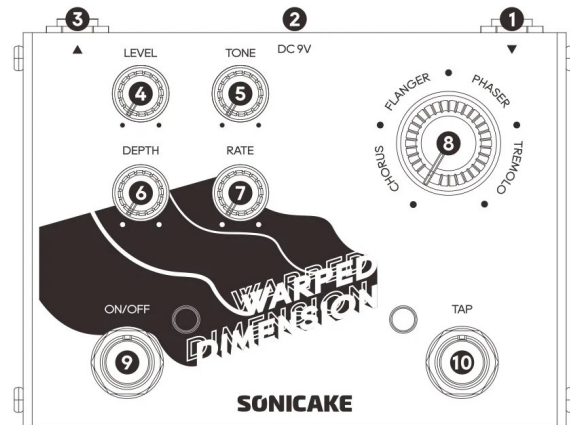

SONICAKE

TASTE IT

Specifications:

Power: DC 9V 5.5x2.1mm center negative, 92mA
Dimensions: 124mm(D) x 90mm(W) x 54.8mm(H)
Weight: 365g
Input Impedance: 470k Ohms
Output Impedance: 1k Ohms

www.sonicake.com

WARPED DIMENSION is a modulation pedal has 4 high quality modulation effects suitable for any music style. Based on legendary equipment chorus, phase effects, flanger, tremolo effects reproduce the classic, bring a little bit of warping to the tone. Independent footswitch provides tap tempo function helps during the live show.

1 Plug in your instrument

2 Plug in your power jack

3 To amps or other pedals

4 Controls the effect level (chorus only) or output level

5 Controls the tone brightness

6 Adjusts the effects depth

7 Determines effects speed

-FLANGER:

Produces a classic flanger tone

-PHASER:

Base on the legendary one-knob orange phaser pedal

-TREMLO:

Produces a classic optical tremolo sound